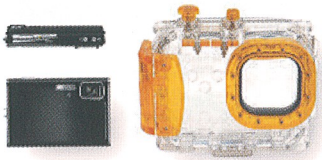

SS-2 Suitable for internal zoom lens compact digital camera models. Over 200 camera models can be fitted

Aigo

V750, V790

Casio

FS10, FS10S, M1, M2, M20, S1, S2, S3, S20, V7, V8

Fujifilm

F800EXR, XP10, XP11, Z1, Z1 Zoom, Z2, Z2 Zoom, Z3, Z3 Zoom, Z5FD, Z10FD, Z20, Z20FD, Z100FD, Z30, Z31, Z33WP, Z35, Z37, Z70, Z71, Z80, Z81, Z90, Z91, Z100, Z200, Z200fd, Z250, Z250fd, Z300, Z700EXR, Z707, Z707EXR, Z800EXR, Z808EXR